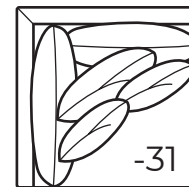

-31 Square Corner

Outside: 45W Inside: 27W
Backs: (1) 25" Pillows: (2) 22"
COM: R
Arm Code: A