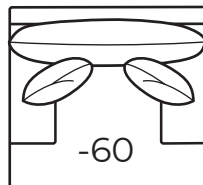

-60 Chair 1/2

Outside: 44W Inside: 27W
Pillows: (2) 19"
COM: N