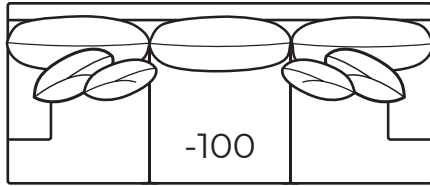

## BACK OPTIONS

**(W) Double Pillow Back\***

**(X) Box Border Back**

**(Y) Bed Pillow Back**

\*When choosing the (W) Double Pillow Back, a layer of back cushions is added, and the following throw pillow quantities are standard: every arm has one 19" throw pillow, corner pieces have the same number of throw pillows as shown in the illustrations, and armless pieces have no throw pillows.

All dimensions are approximate and may vary due to the handcrafted nature of our products.

Overall Height	Overall Depth	Inside Depth	Arm Height	Seat Height	Seat Cushion
36	45 or 42	28 or 25	26	20	UD

Width measurements based on widest arm styles, the Padded Track/Panel/Wedge arms. Overall width is reduced with these arm options: Track -1" per arm per arm. Seating area dimensions are not affected by arm choice.

## AVAILABLE ITEMS

Scale: 1/4" = 1' All dimensions are approximate.  
Width measurements based on widest arm style.