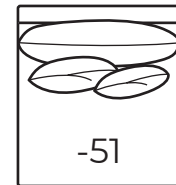

-51 Armless Chair

Outside: 40.5W Inside: 40.5W
Backs: (1) 22" Pillows: (1) 19"
COM: L
Arm Code: A