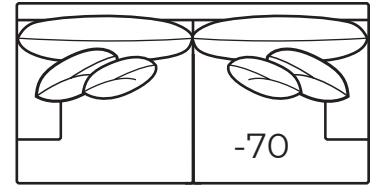

-70 Sofa

Outside: 84W Inside: 66W
Backs: (2) 22" Pillows: (2) 19"
COM: V