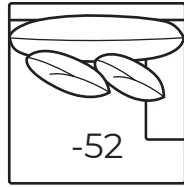

## AVAILABLE ITEMS

Scale: 1/4" = 1' All dimensions are approximate.  
Width measurements based on widest arm style.

### -31 Square Corner

Outside: 45W Inside: 27W  
Backs: (1) 25" Pillows: (2) 22"  
COM: R  
Arm Code: A

**-53 Left Arm Chair**

**One Arm Chair**

Outside: 41W  
Inside: 32W  
Backs: (1) 22"  
Pillows: (1) 19"  
COM: M