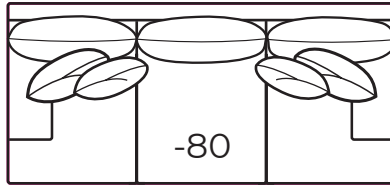

-80 Sofa

Outside: 93W Inside: 75W
Backs: (2) 22" Pillows: (2) 19"
COM: AA