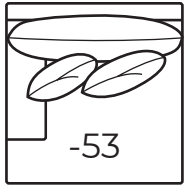

-53 Left Arm Chair

One Arm Chair

Outside: 41W
Inside: 32W
Backs: (1) 22"
Pillows: (1) 19"
COM: M