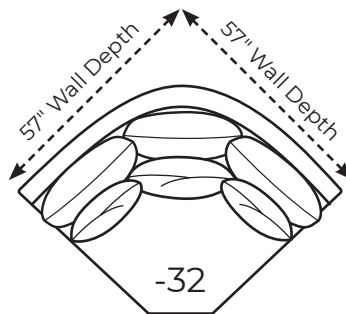

-32 Round Corner

Outside: 81W Inside: 16W
Wall Depth: 57"
Backs: (1) 25" Pillows: (2) 22"
COM: O
Arm Code: A

-31 Square Corner

Outside: 45W Inside: 27W
Backs: (1) 25" Pillows: (2) 22"
COM: R
Arm Code: A